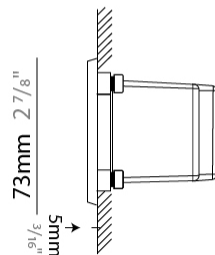

65mm 2 9/16"

60mm 2 3/8"