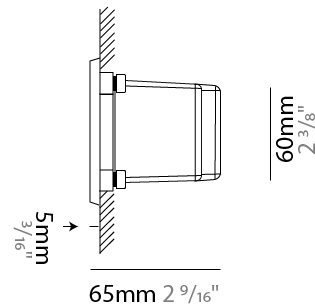

116mm 4 9/16"