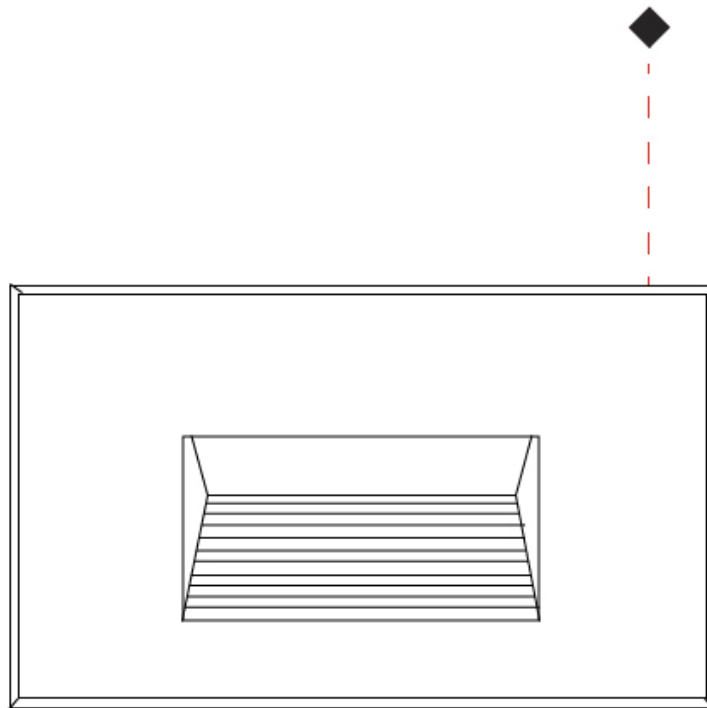

NEW GREEN XS RECESSED

E10R0035-

PROJECT _____

TYPE _____

SPECIFIER _____

QUANTITY _____

DATE _____